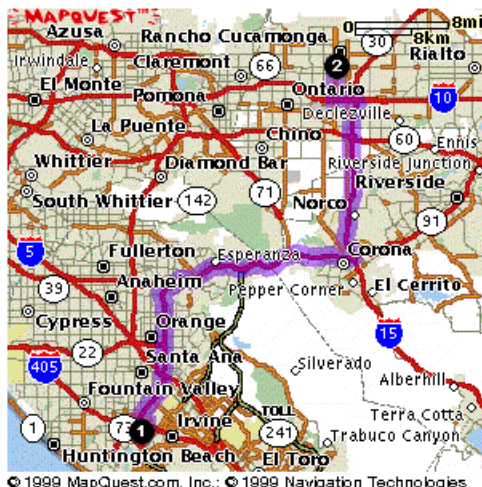

Directions to ARIS from Orange County's John Wayne Airport

Starting From:	Arriving At:	Distance:	Approximate Travel Time:
SNA Santa Ana, CA	10681 Foothill Blvd., Suite 100 Rancho Cucamonga, CA 91730	48.3 miles	70 mins

Directions	miles
1. Start out going South on MANTZ WAY towards TALLMAN RD.	0.0
2. Turn LEFT onto TALLMAN RD.	0.1
3. Turn LEFT onto AIRPORT WAY.	0.4
4. Stay straight to go onto AIRPORT EXIT.	0.1
5. Take the CA-55 ramp.	0.9
6. Turn SLIGHT RIGHT onto SR-55 NORTH RAMP.	0.4
7. Turn SLIGHT RIGHT onto SR-55 N.	11.2
8. Take the CA-91 EAST exit towards RIVERSIDE.	0.2
9. Merge onto SR-91 E.	16.5
10. Take the I-15 NORTH/I-15 SOUTH exit towards BARSTOW/SAN DIEGO.	0.3
11. Take the I-15 NORTH exit on left towards BARSTOW.	0.7
12. Merge onto I-15 N.	12.1
13. Take the I-10 exit towards LOS ANGELES/SAN BERNARDINO.	0.3
14. Take the I-10 WEST exit on left towards LOS ANGELES.	0.7
15. Merge onto I-10 W.	1.2
16. Take the HAVEN AVE exit.	0.3
17. Turn RIGHT onto N HAVEN AVE.	2.6
18. Turn RIGHT onto FOOTHILL BLVD.	0.2

Full Route

Destination