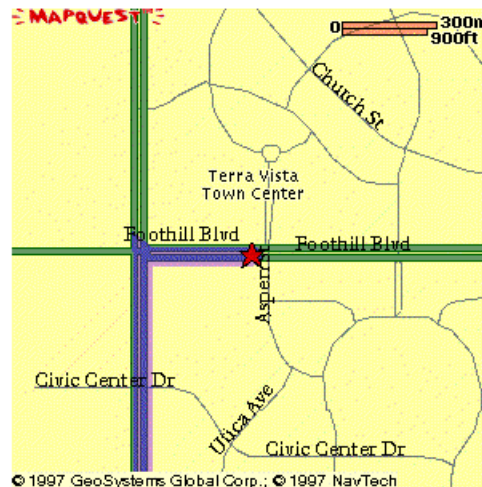

Directions to ARIS from Orange County's John Wayne Airport

Starting From:	Arriving At:	Distance:	Approximate Travel Time:
SNA Santa Ana, CA	10681 Foothill Blvd., Suite 100 Rancho Cucamonga, CA 91730	48.3 miles	70 mins

Directions	miles
1. Start out going South on MANTZ WAY towards TALLMAN RD.	0.0
2. Turn LEFT onto TALLMAN RD.	0.1
3. Turn LEFT onto AIRPORT WAY.	0.4
4. Stay straight to go onto AIRPORT EXIT.	0.1
5. Take the CA-55 ramp.	0.9
6. Turn SLIGHT RIGHT onto SR-55 NORTH RAMP.	0.4
7. Turn SLIGHT RIGHT onto SR-55 N.	11.2
8. Take the CA-91 EAST exit towards RIVERSIDE.	0.2
9. Merge onto SR-91 E.	16.5
10. Take the I-15 NORTH/I-15 SOUTH exit towards BARSTOW/SAN DIEGO.	0.3
11. Take the I-15 NORTH exit on left towards BARSTOW.	0.7
12. Merge onto I-15 N.	12.1
13. Take the I-10 exit towards LOS ANGELES/SAN BERNARDINO.	0.3
14. Take the I-10 WEST exit on left towards LOS ANGELES.	0.7
15. Merge onto I-10 W.	1.2
16. Take the HAVEN AVE exit.	0.3
17. Turn RIGHT onto N HAVEN AVE.	2.6
18. Turn RIGHT onto FOOTHILL BLVD.	0.2

Full Route

Destination