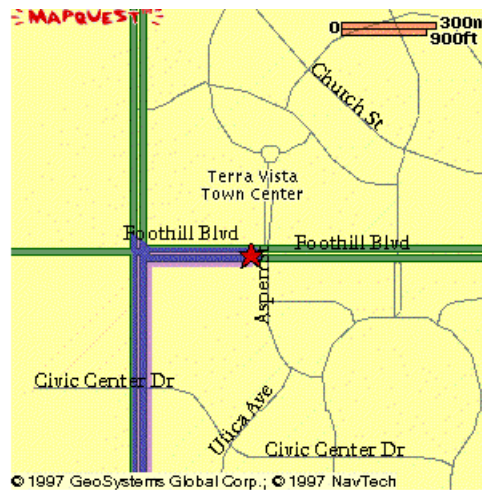

## Directions to ARIS from Ontario Airport

Starting From:	Arriving At:	Distance:	Approximate Travel Time:
ONT Ontario, CA	10681 Foothill Blvd, Suite 100 Rancho Cucamonga, CA 91730	4.4 miles	11 mins

### Directions

	miles
1. Start out going East on AIRPORT DR towards HAVEN AVE.	0.5
2. Turn LEFT onto HAVEN AVE.	3.5
3. Turn RIGHT onto FOOTHILL BLVD.	0.2
4. Turn RIGHT into the 1 <sup>s</sup> driveway on your RIGHT	0.1
5. Turn LEFT at the "T", head toward the City Center Building	0.1

**Full Route**

**Destination**