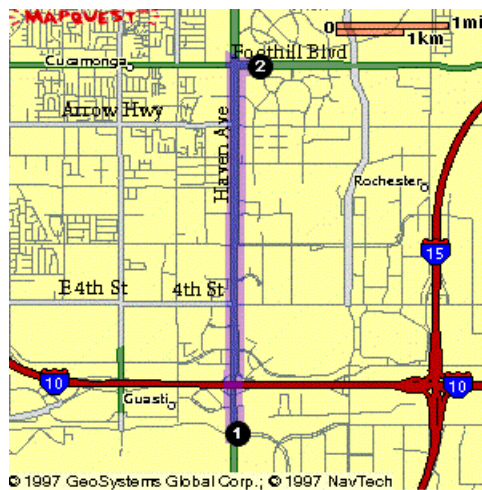

## Directions to ARIS from Ontario Airport

Starting From:	Arriving At:	Distance:	Approximate Travel Time:
ONT Ontario, CA	10681 Foothill Blvd, Suite 100 Rancho Cucamonga, CA 91730	4.4 miles	11 mins

### Directions

	miles
1. Start out going East on AIRPORT DR towards HAVEN AVE.	0.5
2. Turn LEFT onto HAVEN AVE.	3.5
3. Turn RIGHT onto FOOTHILL BLVD.	0.2
4. Turn RIGHT into the 1 <sup>s</sup> driveway on your RIGHT	0.1
5. Turn LEFT at the "T", head toward the City Center Building	0.1

**Full Route**

**Destination**