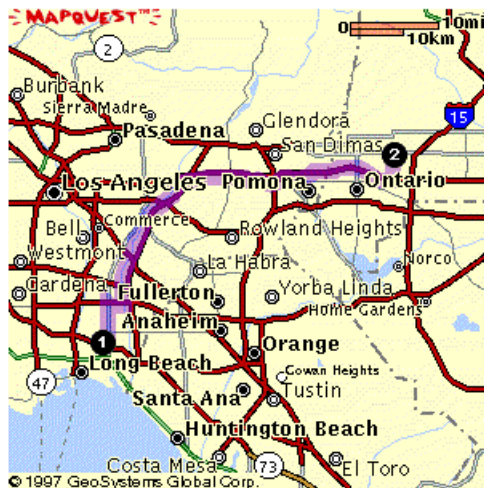

Directions to ARIS from Long Beach Airport

Starting From:	Arriving At:	Distance:	Approximate Travel Time:
LGB Long Beach, CA	10681 Foothill Blvd., Suite 100 Rancho Cucamonga, CA 91730	49.8 miles	74 mins

Directions	miles
1. Start out going East on E DONALD DOUGLAS DR towards N LAKEWOOD BLVD.	0.2
2. E DONALD DOUGLAS DR becomes E WARDLOW RD.	0.3
3. Turn LEFT onto CLARK AVE.	4.0
4. Take the CA-91 EAST ramp.	0.1
5. Merge onto SR-91 E.	1.4
6. Take the I-605 FREEWAY NORTH/I-605 FREEWAY SOUTH exit.	0.2
7. Take the I-605 FREEWAY NORTH exit on left.	0.4
8. Merge onto I-605 N.	14.8
9. Take the I-10 WEST/EAST/SAN BERNARDINO FWY exit towards LOS ANGELES/SAN BERNARDINO.	0.1
10. Take the I-10 EAST exit towards SAN BERNARDINO.	0.3
11. Merge onto I-10 E.	24.7
12. Take the HAVEN AVENUE exit.	0.3
13. Turn LEFT onto N HAVEN AVE.	2.8
14. Turn RIGHT onto FOOTHILL BLVD.	0.2

Full Route

Destination