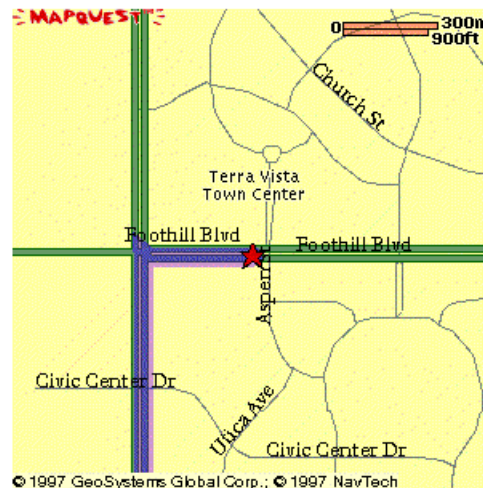

Directions to ARIS from Long Beach Airport

Starting From:	Arriving At:	Distance:	Approximate Travel Time:
LGB Long Beach, CA	10681 Foothill Blvd., Suite 100 Rancho Cucamonga, CA 91730	49.8 miles	74 mins

Directions	miles
1. Start out going East on E DONALD DOUGLAS DR towards N LAKEWOOD BLVD.	0.2
2. E DONALD DOUGLAS DR becomes E WARDLOW RD.	0.3
3. Turn LEFT onto CLARK AVE.	4.0
4. Take the CA-91 EAST ramp.	0.1
5. Merge onto SR-91 E.	1.4
6. Take the I-605 FREEWAY NORTH/I-605 FREEWAY SOUTH exit.	0.2
7. Take the I-605 FREEWAY NORTH exit on left.	0.4
8. Merge onto I-605 N.	14.8
9. Take the I-10 WEST/EAST/SAN BERNARDINO FWY exit towards LOS ANGELES/SAN BERNARDINO.	0.1
10. Take the I-10 EAST exit towards SAN BERNARDINO.	0.3
11. Merge onto I-10 E.	24.7
12. Take the HAVEN AVENUE exit.	0.3
13. Turn LEFT onto N HAVEN AVE.	2.8
14. Turn RIGHT onto FOOTHILL BLVD.	0.2

Full Route

Destination