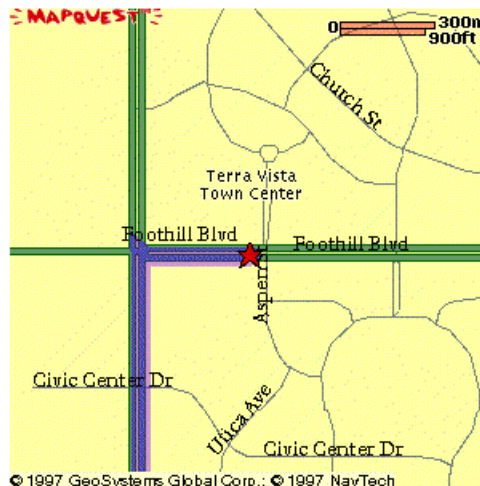

Directions to ARIS from LAX:

Starting From:	Arriving At:	Distance:	Approximate Travel Time:
LAX Los Angeles, CA	10681 Foothill Blvd., Suite 100 Rancho Cucamonga, CA 91730	59.7 miles	84 mins

Directions	miles
1. Start out going North on SKY WAY towards AIRPORT EXIT.	0.0
2. SKY WAY becomes AIRPORT EXIT.	0.2
3. Turn SLIGHT RIGHT onto SKY WAY.	0.1
4. Turn RIGHT onto W 96TH ST.	0.1
5. Turn SLIGHT RIGHT onto S SEPULVEDA BLVD.	1.0
6. Take the I-105 EAST/IMPERIAL HWY WEST ramp towards IMPERIAL TERMINAL.	0.1
7. Keep LEFT at the fork in the ramp.	0.2
8. Merge onto I-105 E.	16.7
9. Take the I-605 NORTH/I-605 SOUTH exit.	0.2
10. Take the I-605 NORTH exit on left.	0.9
11. Merge onto I-605 N.	11.7
12. Take the I-10 WEST/EAST/SAN BERNARDINO FWY exit towards LOS ANGELES/SAN BERNARDINO.	0.1
13. Take the I-10 EAST exit towards SAN BERNARDINO.	0.3
14. Merge onto I-10 E.	24.7
15. Take the HAVEN AVENUE exit.	0.3
16. Turn LEFT onto N HAVEN AVE.	2.8
17. Turn RIGHT onto FOOTHILL BLVD.	0.2

Full Route

Destination