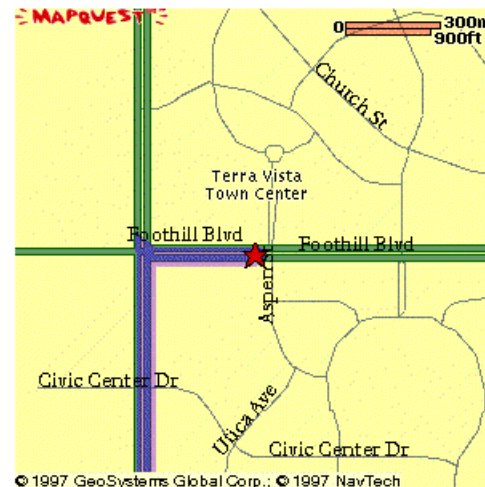

Directions to ARIS from Burbank Airport

Starting From:	Arriving At:	Distance:	Approximate Travel Time:
BUR Burbank, CA	10681 Foothill Blvd., Suite 100 Rancho Cucamonga, CA 91730	54.3 miles	77 mins

Directions	miles
1. Start out going East on BURBANK AIRPORT ACC towards N HOLLYWOOD WAY.	0.3
2. Turn LEFT onto N HOLLYWOOD WAY.	0.2
3. Turn RIGHT onto WINONA AVE.	0.5
4. Turn SLIGHT RIGHT onto N SAN FERNANDO BLVD.	0.7
5. Take the I-5 SOUTH ramp.	0.1
6. Merge onto I-5 S.	3.6
7. Take the CA-134 exit towards GLENDALE/PASADENA.	0.3
8. Merge onto SR-134 E.	8.6
9. Stay straight to go onto I-210 E.	18.4
10. Turn SLIGHT RIGHT at the intersection of SR-30 E to stay on I-210 E.	4.2
11. Take the I-10 EAST/WEST exit towards SAN BERNARDINO/LOS ANGELES.	0.3
12. Take the I-10 EAST/SAN BERNARDINO FWY exit on left towards SAN BERNARDINO.	0.7
13. Merge onto I-10 E.	13.2
14. Take the HAVEN AVENUE exit.	0.3
15. Turn LEFT onto N HAVEN AVE.	2.8
16. Turn RIGHT onto FOOTHILL BLVD.	0.2

Full Route

Destination