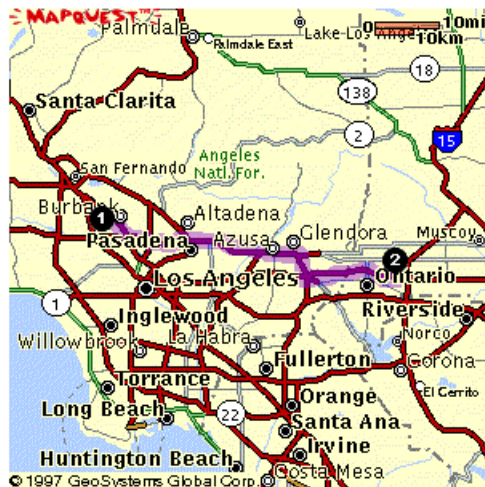

Directions to ARIS from Burbank Airport

Starting From:	Arriving At:	Distance:	Approximate Travel Time:
BUR Burbank, CA	10681 Foothill Blvd., Suite 100 Rancho Cucamonga, CA 91730	54.3 miles	77 mins

Directions	miles
1. Start out going East on BURBANK AIRPORT ACC towards N HOLLYWOOD WAY.	0.3
2. Turn LEFT onto N HOLLYWOOD WAY.	0.2
3. Turn RIGHT onto WINONA AVE.	0.5
4. Turn SLIGHT RIGHT onto N SAN FERNANDO BLVD.	0.7
5. Take the I-5 SOUTH ramp.	0.1
6. Merge onto I-5 S.	3.6
7. Take the CA-134 exit towards GLENDALE/PASADENA.	0.3
8. Merge onto SR-134 E.	8.6
9. Stay straight to go onto I-210 E.	18.4
10. Turn SLIGHT RIGHT at the intersection of SR-30 E to stay on I-210 E.	4.2
11. Take the I-10 EAST/WEST exit towards SAN BERNARDINO/LOS ANGELES.	0.3
12. Take the I-10 EAST/SAN BERNARDINO FWY exit on left towards SAN BERNARDINO.	0.7
13. Merge onto I-10 E.	13.2
14. Take the HAVEN AVENUE exit.	0.3
15. Turn LEFT onto N HAVEN AVE.	2.8
16. Turn RIGHT onto FOOTHILL BLVD.	0.2

Full Route

Destination